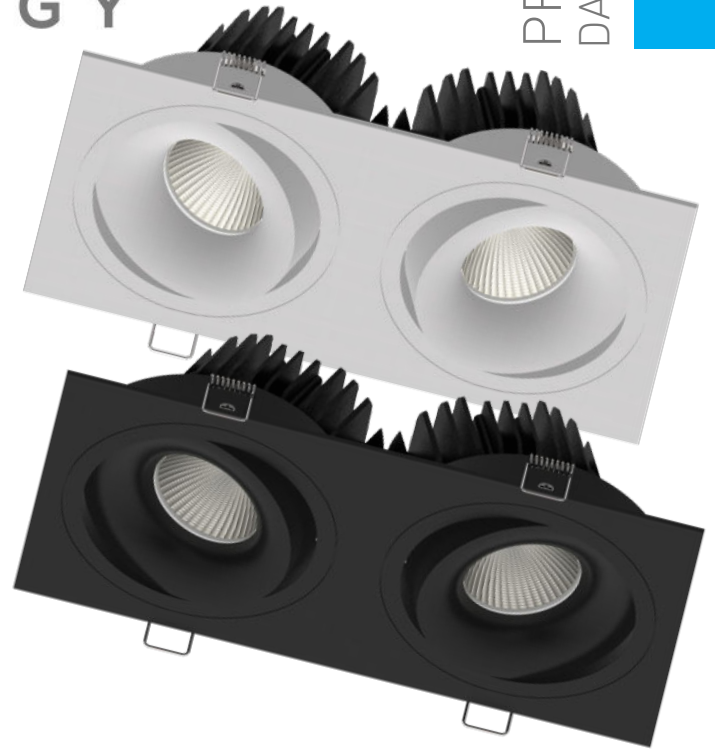

# DOUBLE HIGH POWERED ADJUSTABLE LOW GLARE DOWNLIGHT RALPH-D

High light output combined with low glare and excellent colour rendering index exceeding 90. Perfect for residential and commercial applications where reducing glare is important. This fitting is adjustable to 45 deg tilt and is supplied with phase dimming remote driver. The perfect performance and aesthetics for any project.

 FLICKER  
FREE

Lumax	RALPH-D
Input	240V
Body	Cast Aluminium
Trim Colour	White/Black
Tilt Angle	to 45 deg
Driver	Remote with inter-connector
LED Diodes	COB CRI90+
Beam angle	40 deg
Wattage	22 Watt
Dimmable	Phase cut-off
Lumen output	1900 lm
Power Factor (PFC)	0.95
Colour Rendering (CRI)	90+
CCT (Colour Temperatures)	3000K
IP Rating	IP20
Electrical Class	II
Cut out	210x100mm
Height	80mm
Overall diameter	220x110mm
Flex and Plug	Yes 0.6M
Operating Temp	-20+50 deg
Warranty	3 years

FITTING COLOURS:

 White  Black 

 INPUT VOLTAGE  
**240V**

 OUTPUT POWER  
**22W**

 LUMENS  
**1900**

**3,000K**

 CUT HOLE  
**210x100MM**

 WARRANTY  
**3 YEARS**
