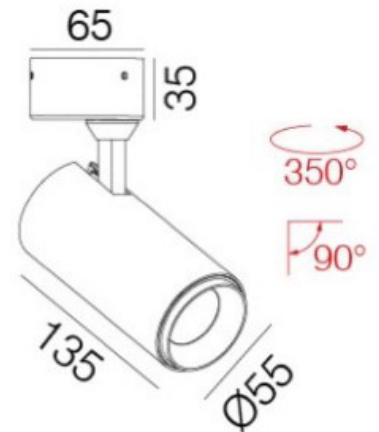

SURFACE ADJUSTABLE SPOTLIGHT

CAMERON

Surface mounted fully adjustable spot light. Perfect for concrete ceiling applications for illumination of works of art, over benches or in corridors. Discrete design with powerfull Bridgelux LED diodes offering very low glare yet high lumen output. Excellent high quality finish in powder coated white or matt black.

FITTING COLOURS

BLACK ● WHITE ○

Lumax	CAMERON
Input	240V
Body	Die Cast Aluminium
Lens	Clear
Driver	Integral
Connection	Quick Connect
LED Diodes	Bridgelux COB
Beam Angle	40°
Wattage	13W
Dimmable	Yes
Lumen Output	1300lm
Power Factor (PFC)	0.98
Colour Rendering Index (CRI)	>85
Correlated Colour Temp (CCT)	3000K
IP Rating	IP20
Electrical Class	Class 1
Operating Temp. Range	-20 +50deg
Warranty	3 Years